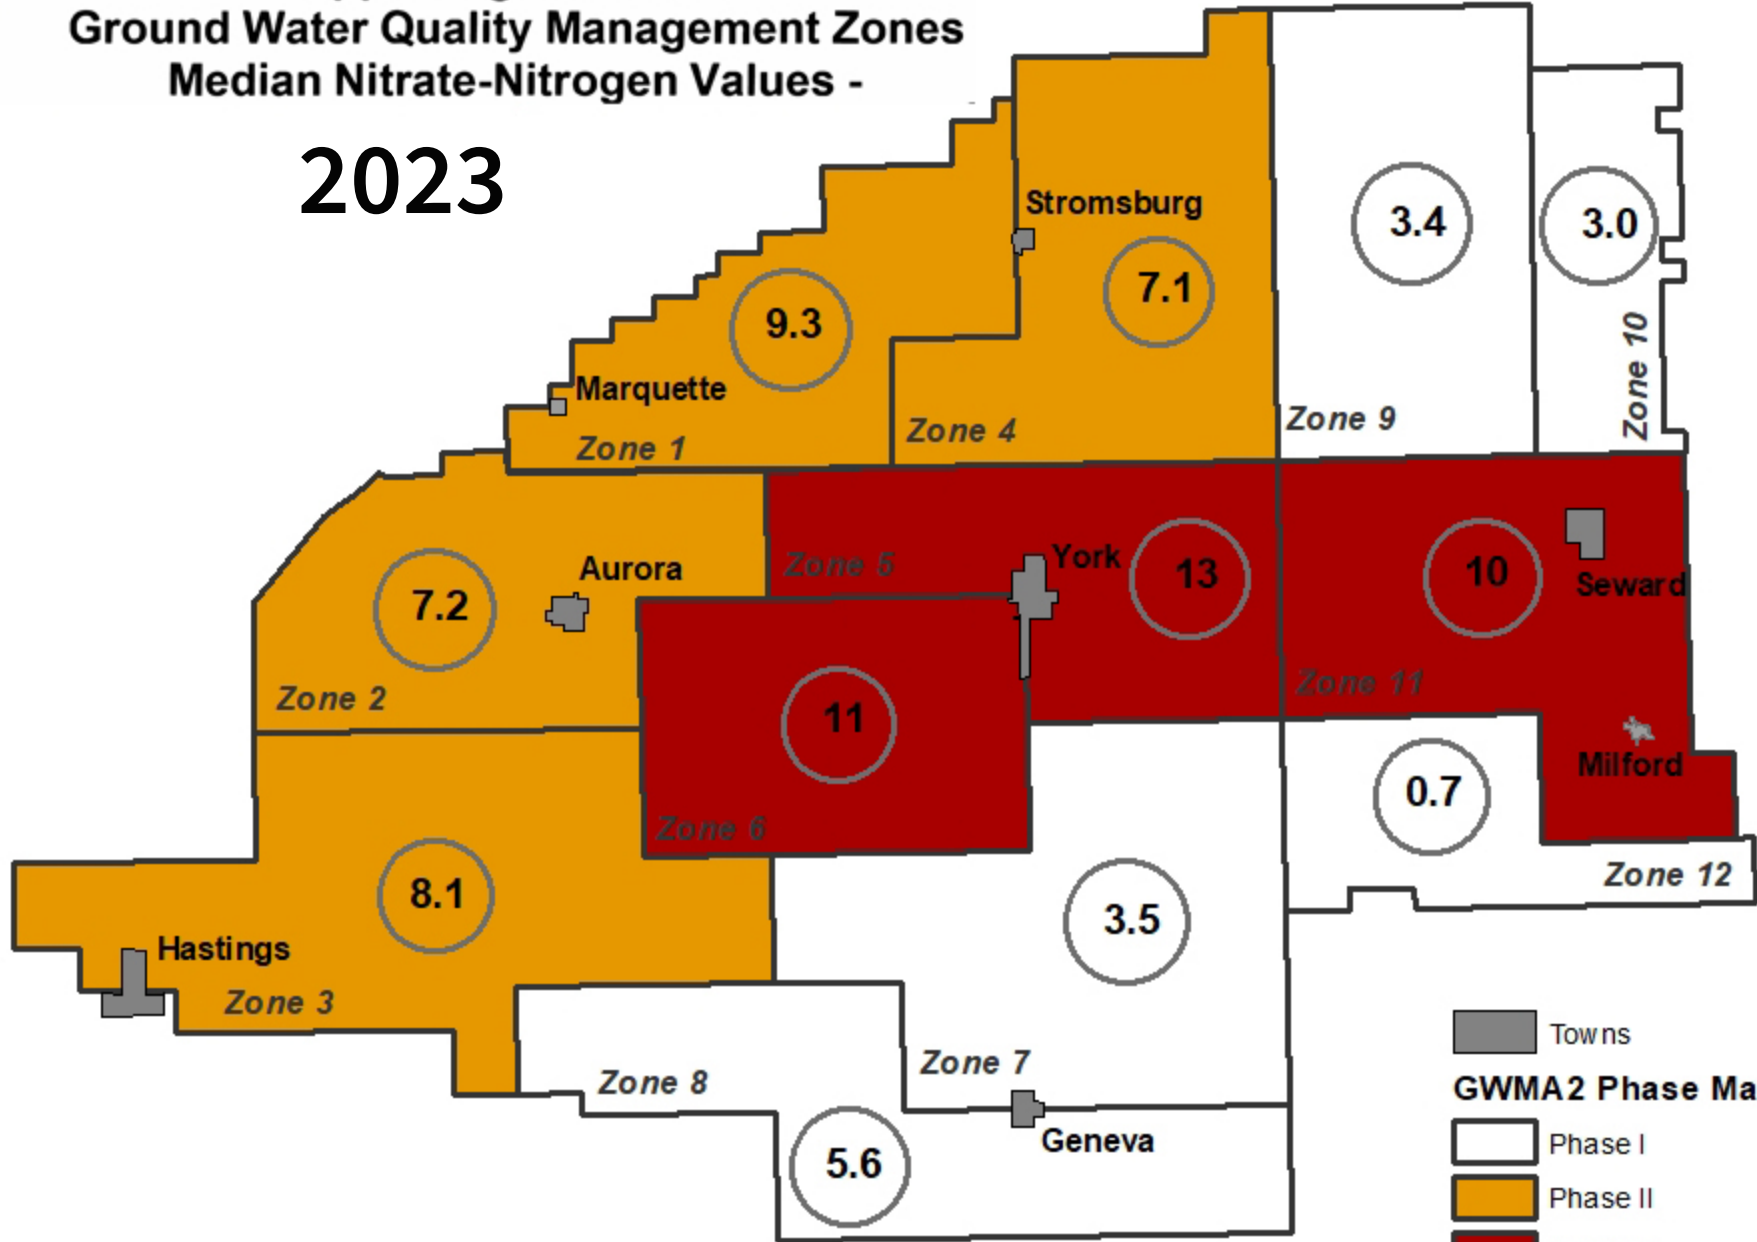

Upper Big Blue NRD  
Ground Water Quality Management Zones  
Median Nitrate-Nitrogen Values -

2023

Legend:

- Towns (Grey square)
- GWMA2 Phase Management**
  - Phase I (White square)
  - Phase II (Orange square)
  - Phase III (Red square)