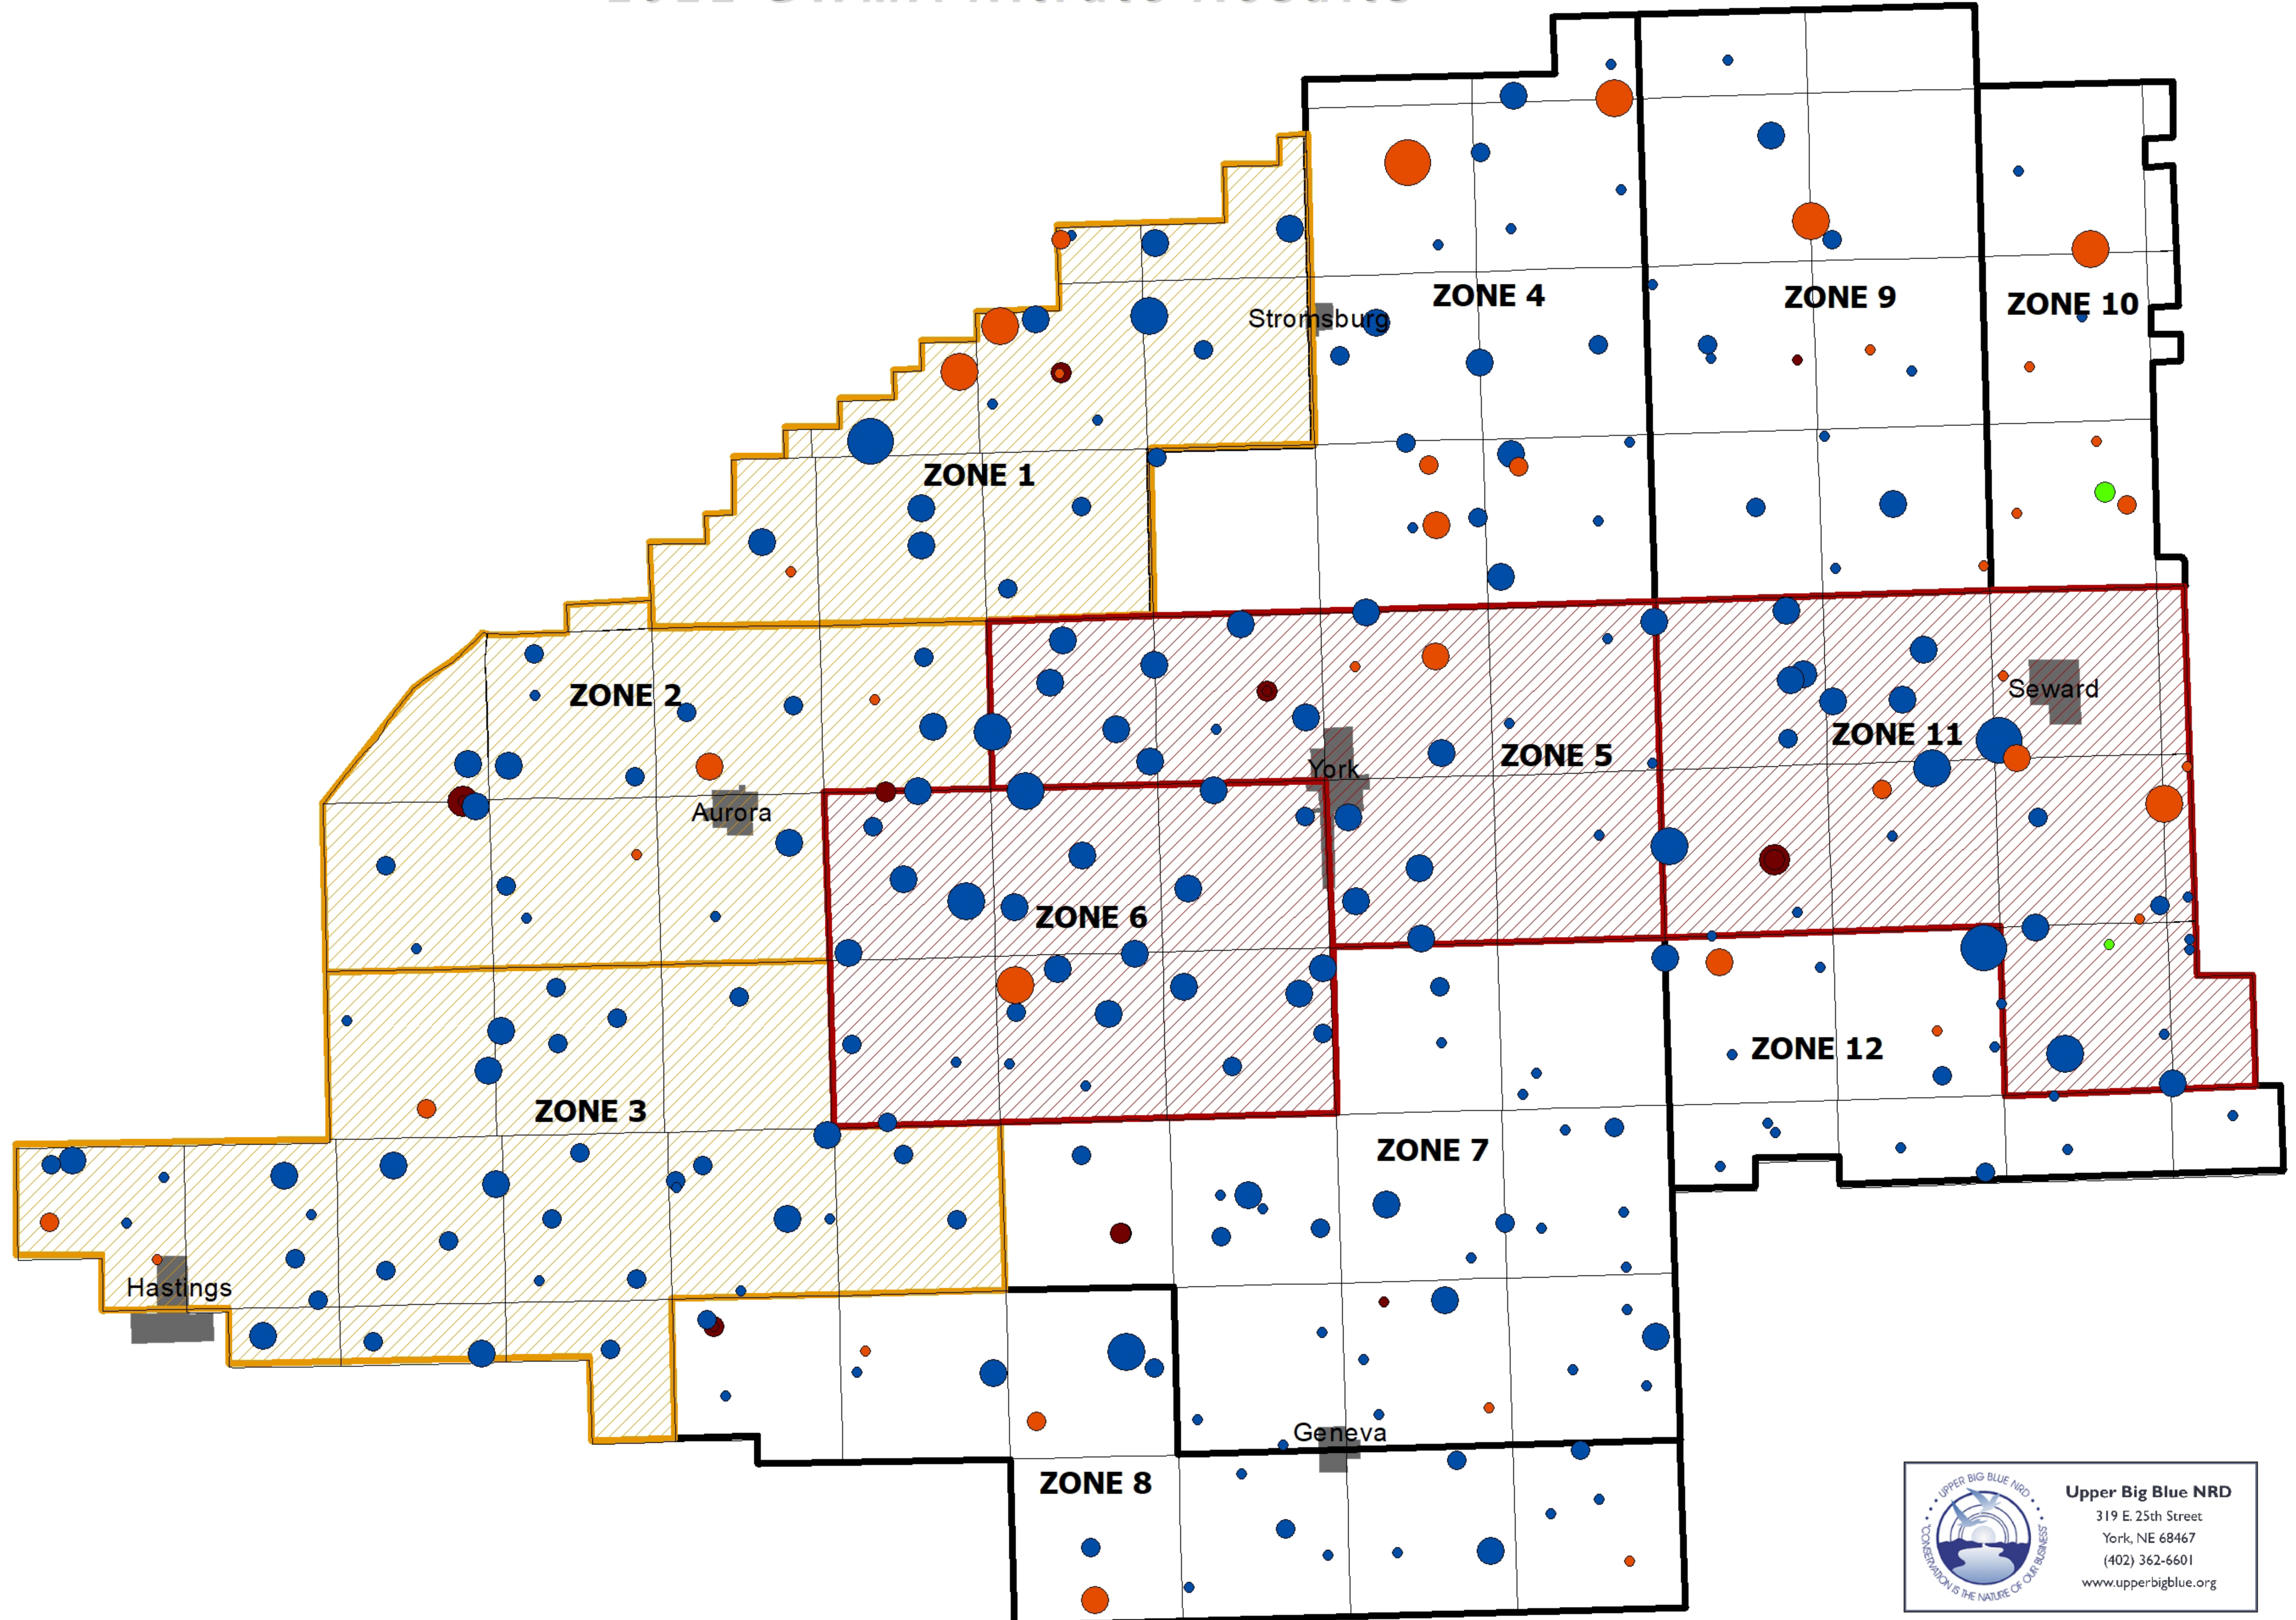

2022 GWMA Nitrate Results

*Results in ppm

Upper Big Blue NRD
 319 E. 25th Street
 York, NE 68467
 (402) 362-6601
www.upperbigblue.org