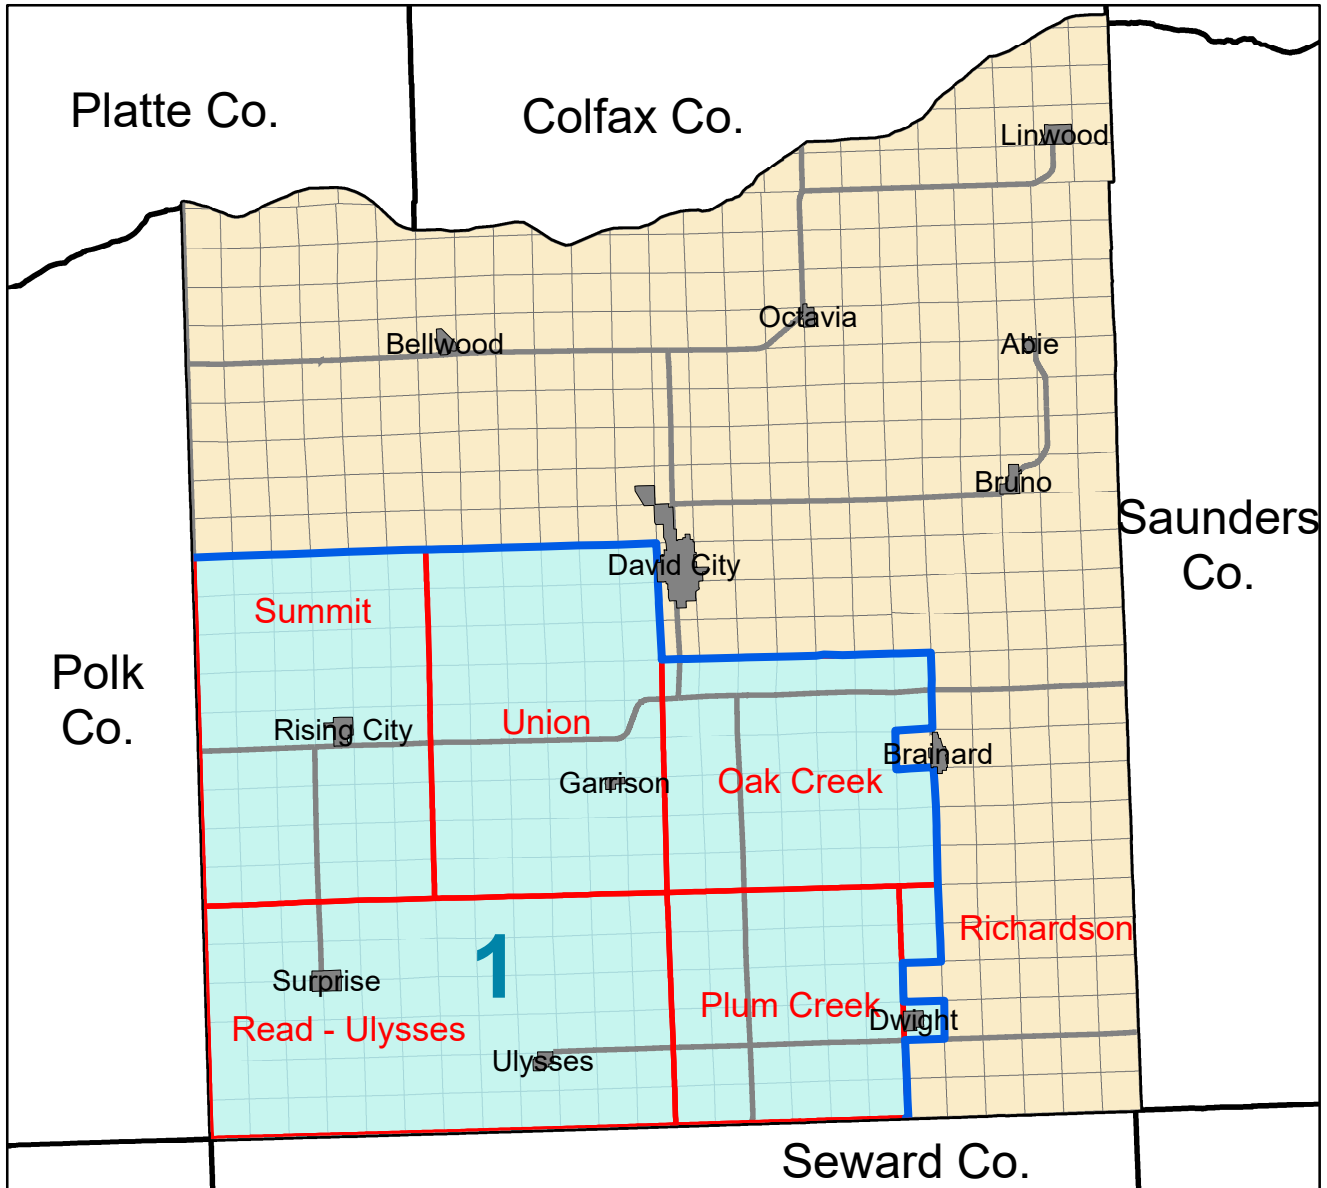

# Upper Big Blue NRD Election Sub-Districts and Voting Precincts

## Butler County, Nebraska

### Legend

Voting Precincts

UBBNRD

Highways