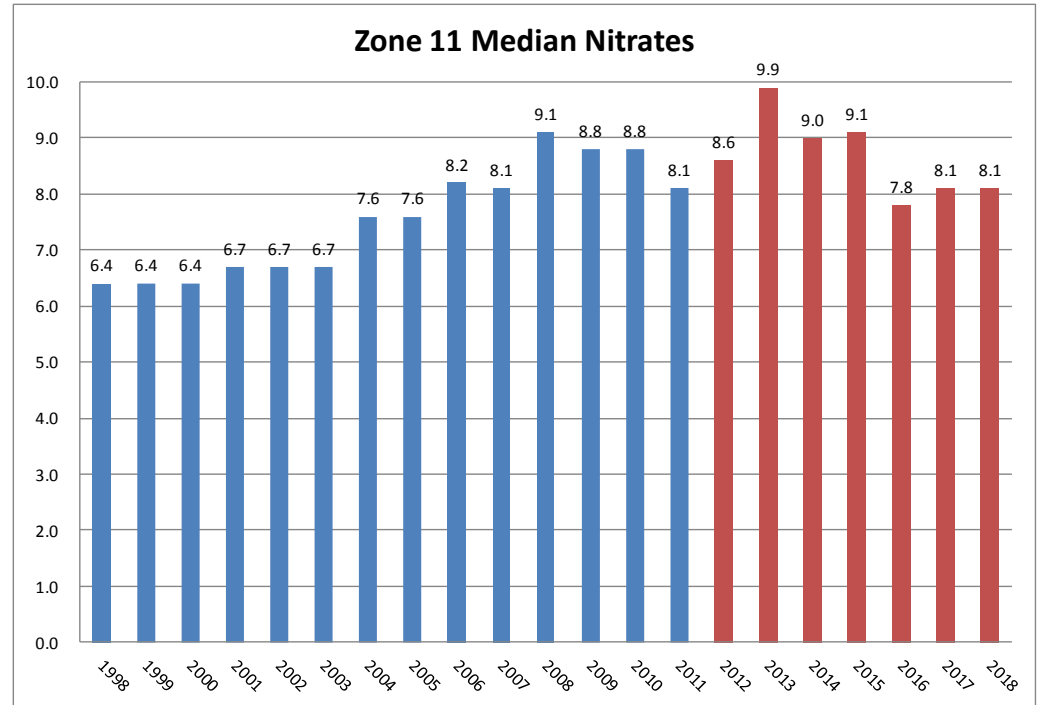

Management Zone #11 20-Year Median Nitrates

* Zone 11 was designated Phase II in 2012

Legend

Management Zones

-  Phase I
-  Phase II > 7 ppm
-  Phase III > 10 ppm

Upper Big Blue NRD
 319 E. 25th Street
 York, NE 68467
 (402) 362-6601
www.upperbigblue.org