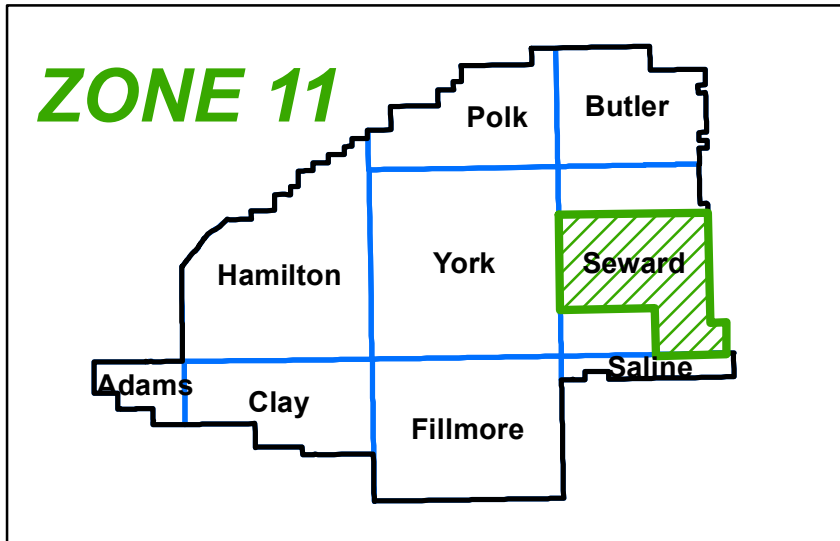

Management Zone #11 20-Year Median Nitrates

* Zone 11 was designated Phase II in 2012

Legend

Management Zones

-  Phase I
-  Phase II > 7 ppm
-  Phase III > 10 ppm

Upper Big Blue NRD
 319 E. 25th Street
 York, NE 68467
 (402) 362-6601
www.upperbigblue.org