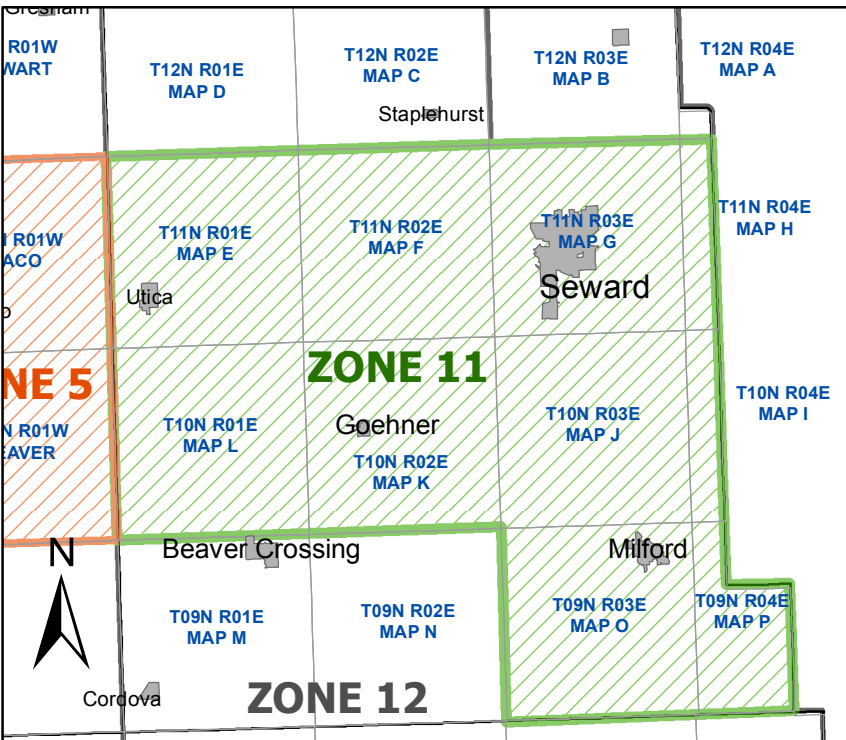

Management Zone #11 20-Year Median Nitrates

* Zone 11 was designated Phase II in 2012

Legend

Management Zones

-  Phase I
-  Phase II > 7 ppm
-  Phase III > 10 ppm

Upper Big Blue NRD
 319 E. 25th Street
 York, NE 68467
 (402) 362-6601
www.upperbigblue.org