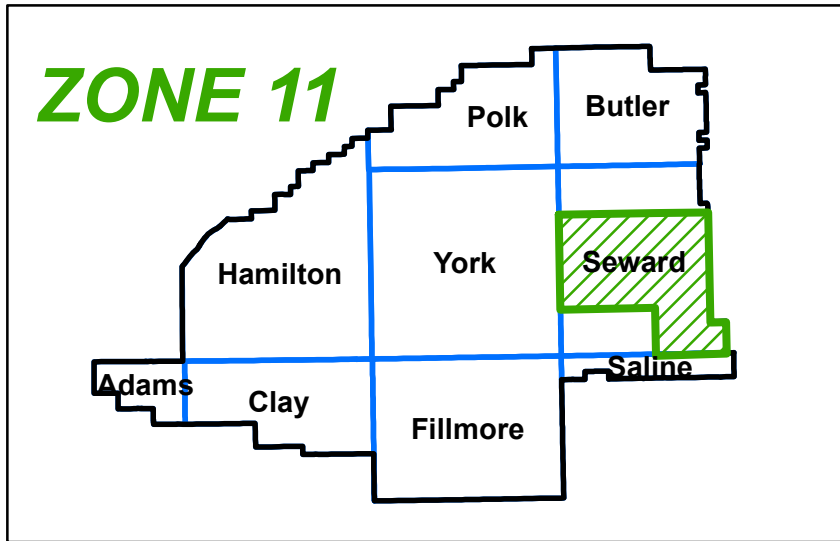

Management Zone #11 20-Year Median Nitrates

* Zone 11 was designated Phase II in 2012

Legend

Management Zones

-  Phase I
-  Phase II > 7 ppm
-  Phase III > 10 ppm

Upper Big Blue NRD
 319 E. 25th Street
 York, NE 68467
 (402) 362-6601
www.upperbigblue.org