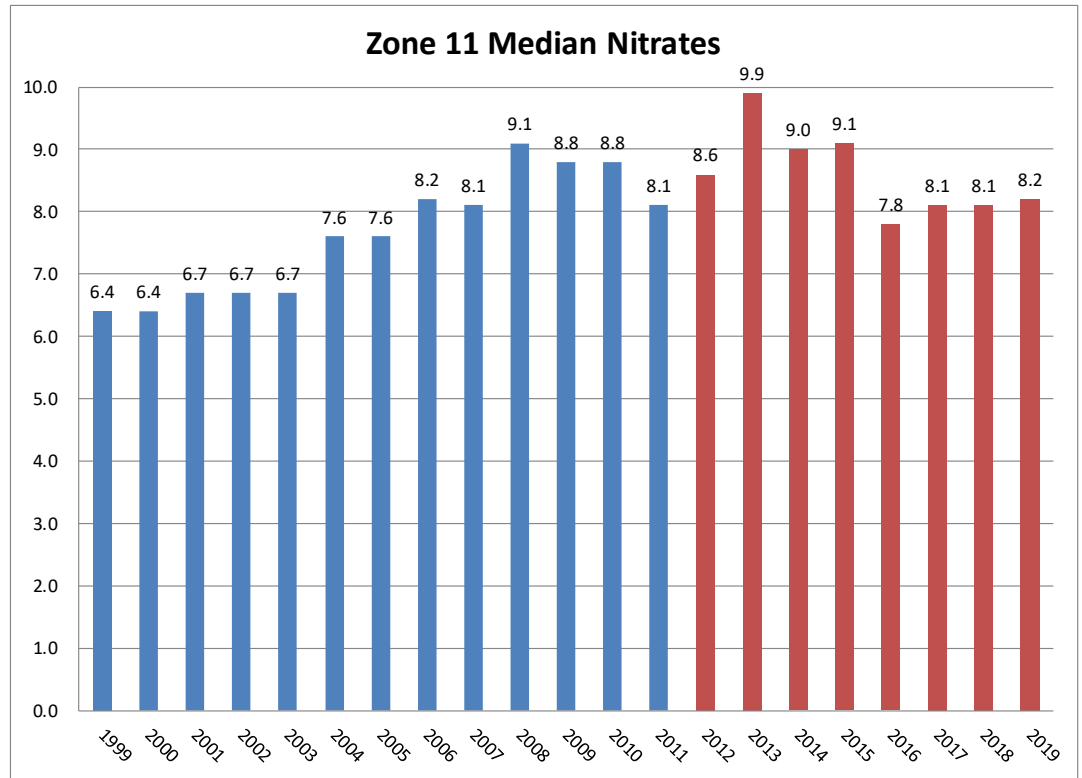

Management Zone #11 20-Year Median Nitrates

* Zone 11 was designated Phase II in 2012

Legend

Management Zones

-  Phase I
-  Phase II > 7 ppm
-  Phase III > 10 ppm

Upper Big Blue NRD
 319 E. 25th Street
 York, NE 68467
 (402) 362-6601
www.upperbigblue.org