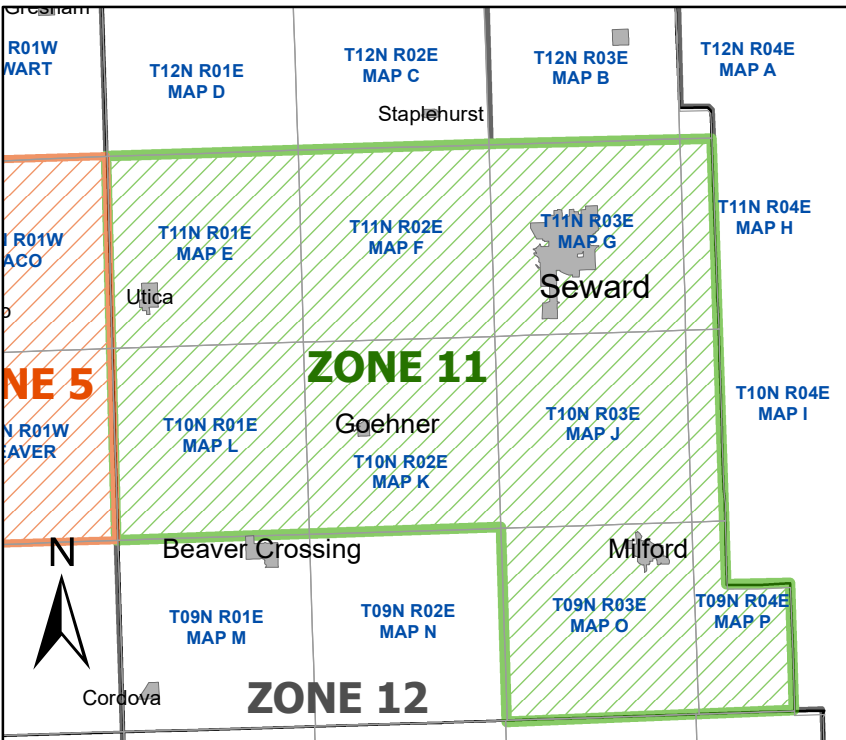

Management Zone #11 20-Year Median Nitrates

* Zone 11 was designated Phase II in 2012

Legend

Management Zones

-  Phase I
-  Phase II > 7 ppm
-  Phase III > 10 ppm

Upper Big Blue NRD
 319 E. 25th Street
 York, NE 68467
 (402) 362-6601
www.upperbigblue.org